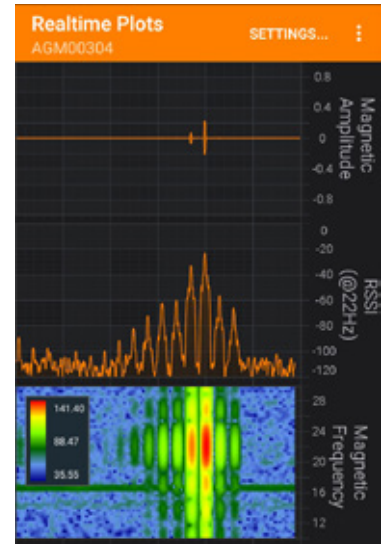

APEX 500 TOPSIDE EM RECEIVER & SIGNALLER

Product Overview

Trident APEX 500 Topside Combined EM Receiver & Signaller is an ultra-reliable, accurate and easy to use hand-held receiver that enables real-time tracking of pigs with EM transmitters and rare-earth magnets.

Devices in the field can be configured and controlled over bluetooth connection to cellular phones or tablets using Propipe's PigView-Mobile application.

Technical Specification

Battery Life	200Hrs (Continuous),
Battery Type	6x 'D' Cell Alkaline
Temperature Range	- 40 °C to + 85 °C
Devices Detected	All EM frequencies, Magnets plus Audio
Communications	Bluetooth
User Interface	Smartphone, Push Button / LED
Geophone (Audio)	External Connector & Internal Amplifier
Environmental	IP67; Sealed against Rain & Dust

Rare-Earth Magnet
Signature

EM Transmitter
Signature

Key Features

- Confirm Transmitter Status
- Confirm Pig Launch/Receipt
- Track/Locate Pigs
- Multiple Pig Detection at Once
- Frequency Range 10Hz to 30Hz
- Bluetooth Enabled
- Geophone Compatible
- Indicator Lamp Compatible - Convert to Standalone Pig Signaller
- Can be upgraded to APEX AGM