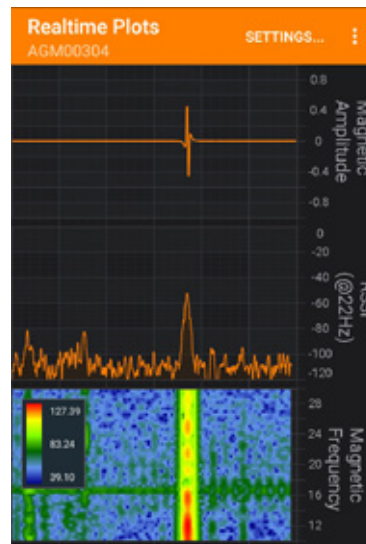

APEX 500 TOPSIDE EM RECEIVER & SIGNALLER

Product Overview

Trident APEX 500 Topside Combined EM Receiver & Signaller is an ultra-reliable, accurate and easy to use hand-held receiver that enables real-time tracking of pigs with EM transmitters and rare-earth magnets.

Devices in the field can be configured and controlled over bluetooth connection to cellular phones or tablets using Propipe's PigView-Mobile application.

Technical Specification

Battery Life	200Hrs (Continuous),
Battery Type	6x 'D' Cell Alkaline
Temperature Range	- 40 °C to + 85 °C
Devices Detected	All EM frequencies, Magnets plus Audio
Communications	Bluetooth
User Interface	Smartphone, Push Button / LED
Geophone (Audio)	External Connector & Internal Amplifier
Environmental	IP67; Sealed against Rain & Dust

Rare-Earth Magnet
Signature

EM Transmitter
Signature

Key Features

- Confirm Transmitter Status
- Confirm Pig Launch/Receipt
- Track/Locate Pigs
- Multiple Pig Detection at Once
- Frequency Range 10Hz to 30Hz
- Bluetooth Enabled
- Geophone Compatible
- Indicator Lamp Compatible - Convert to Standalone Pig Signaller
- Can be upgraded to APEX AGM